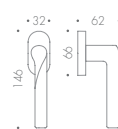

■ SK 22 DK/SM DX-SX