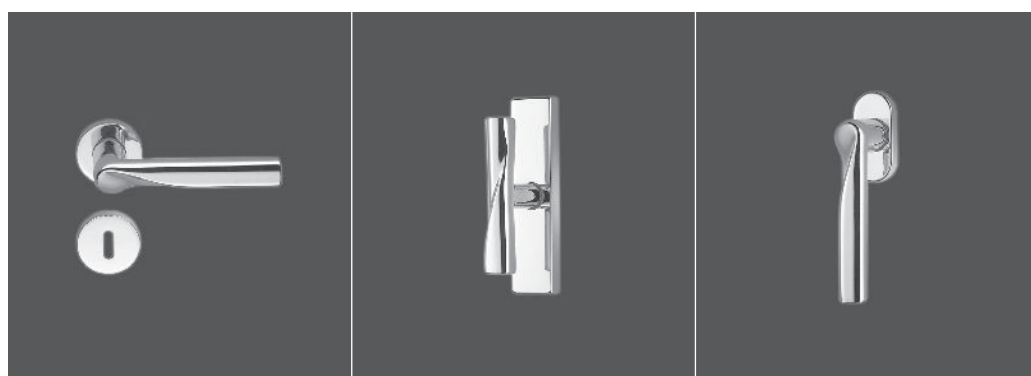

# LIBRA

Design: Studio Kairos

Materiale: Ottone

Material: Brass

Orolucido . Polished brass  
Cromo . Chrome

Orolucido . Polished brass  
Cromo . Chrome

Orolucido . Polished brass  
Cromo . Chrome