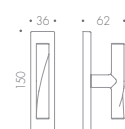

LIBRA

Design: Studio Kairos

Materiale: Ottone

Material: Brass

Orolucido . Polished brass
Cromo . Chrome

Orolucido . Polished brass
Cromo . Chrome

Orolucido . Polished brass
Cromo . Chrome

■ SK 21 R-RY

■ SK 22

■ SK 22 DK/SM DX-SX