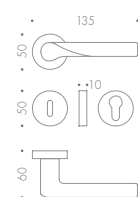

LIBRA

Design: Studio Kairos

Materiale: Ottone

Material: Brass

Orolucido . Polished brass
Cromo . Chrome

Orolucido . Polished brass
Cromo . Chrome

Orolucido . Polished brass
Cromo . Chrome

■ SK 21 R-RY

■ SK 22

■ SK 22 DK/SM DX-SX