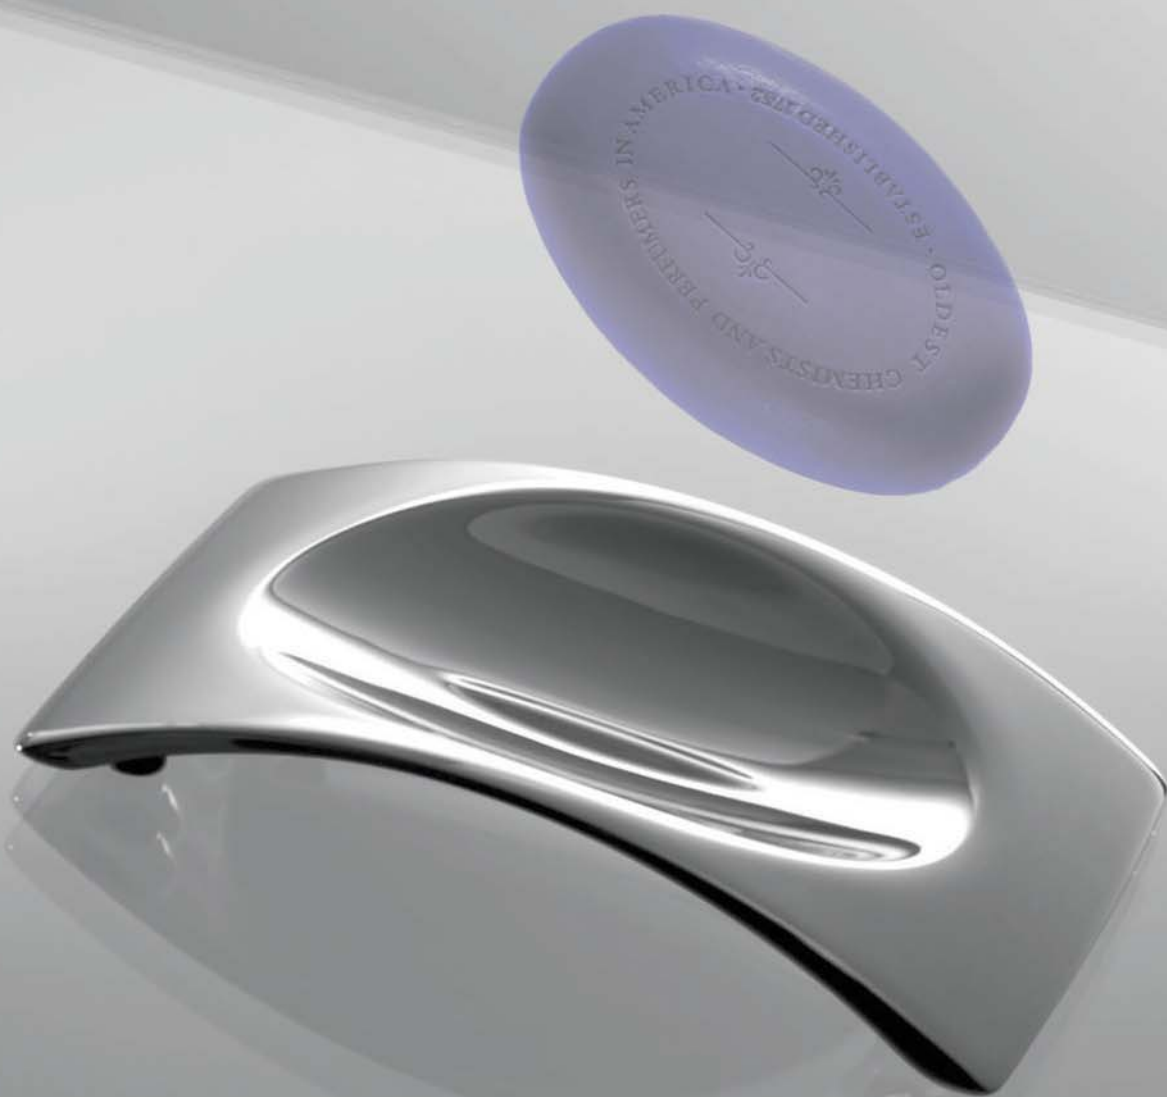

W4941

Bicchieri d'appoggio
Standing glass holder
Porte verre à poser
Stand-Glashalter

Look

Design: Luca Colombo

Look
Design: Luca Colombo

Link

Design: Angeletti e Ruzza

Khala