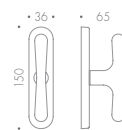

ROBODUE

Design: Colombo Design

Materiale: Cromall®

Material: Cromall®

Orozecchino . 24 Kt Gold plated
Orolucido . Polished brass
Cromo . Chrome
Cromat . Mat chrome

Orozecchino . 24 Kt Gold plated
Orolucido . Polished brass
Cromo . Chrome
Cromat . Mat chrome

Orozecchino . 24 Kt Gold plated
Orolucido . Polished brass
Cromo . Chrome
Cromat . Mat chrome

Orozecchino . 24 Kt Gold plated
Orolucido . Polished brass
Cromo . Chrome
Cromat . Mat chrome

CD 51 R-RY

Orozecchino . 24 Kt Gold plated
Orolucido . Polished brass
Cromat . Mat chrome

CD 51 P-PY

CD 52

CD 52 DK/SM

CD 51 RSMY