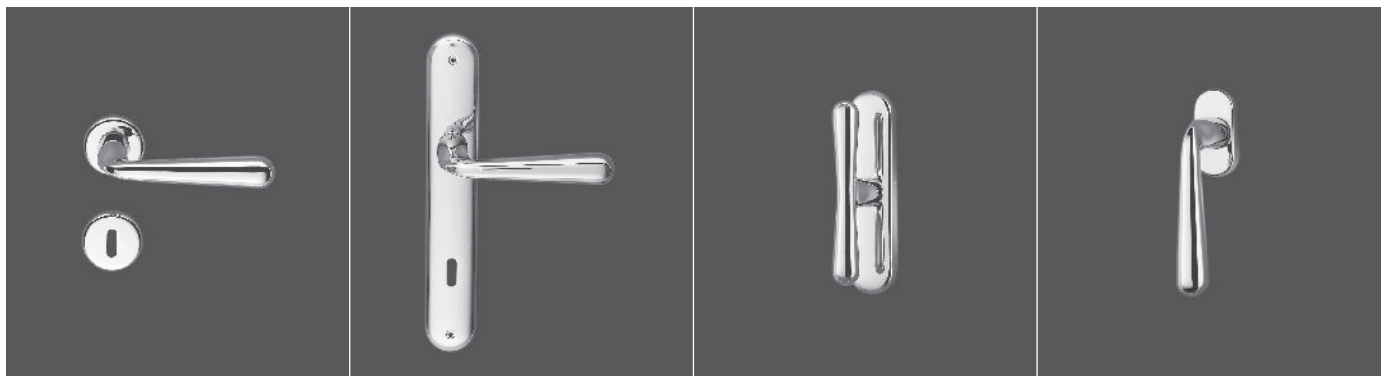

ROBODUE
Colombo Design

ROBODUE

Design: Colombo Design

Materiale: Cromall®

Material: Cromall®

Orozecchino . 24 Kt Gold plated
 Orolucido . Polished brass
 Cromo . Chrome
 Cromat . Mat chrome

Orozecchino . 24 Kt Gold plated
 Orolucido . Polished brass
 Cromo . Chrome
 Cromat . Mat chrome

Orozecchino . 24 Kt Gold plated
 Orolucido . Polished brass
 Cromo . Chrome
 Cromat . Mat chrome

Orozecchino . 24 Kt Gold plated
 Orolucido . Polished brass
 Cromo . Chrome
 Cromat . Mat chrome

CD 51 R-RY