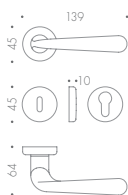

ROBODUE

Design: Colombo Design

Materiale: Cromall®

Material: Cromall®

Orozecchino . 24 Kt Gold plated
Orolucido . Polished brass
Cromo . Chrome
Cromat . Mat chrome

Orozecchino . 24 Kt Gold plated
Orolucido . Polished brass
Cromo . Chrome
Cromat . Mat chrome

Orozecchino . 24 Kt Gold plated
Orolucido . Polished brass
Cromo . Chrome
Cromat . Mat chrome

Orozecchino . 24 Kt Gold plated
Orolucido . Polished brass
Cromo . Chrome
Cromat . Mat chrome

CD 51 R-RY

Orozecchino . 24 Kt Gold plated
Orolucido . Polished brass
Cromat . Mat chrome

CD 51 P-PY

CD 52

CD 52 DK/SM

CD 51 RSMY