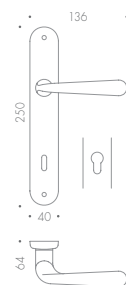

ROBODUE

Design: Colombo Design

Materiale: Cromall®

Material: Cromall®

Orozecchino . 24 Kt Gold plated
Orolucido . Polished brass
Cromo . Chrome
Cromat . Mat chrome

Orozecchino . 24 Kt Gold plated
Orolucido . Polished brass
Cromo . Chrome
Cromat . Mat chrome

Orozecchino . 24 Kt Gold plated
Orolucido . Polished brass
Cromo . Chrome
Cromat . Mat chrome

Orozecchino . 24 Kt Gold plated
Orolucido . Polished brass
Cromo . Chrome
Cromat . Mat chrome

CD 51 R-RY

Orozecchino . 24 Kt Gold plated
Orolucido . Polished brass
Cromat . Mat chrome

CD 51 P-PY

CD 52

CD 52 DK/SM

CD 51 RSMY