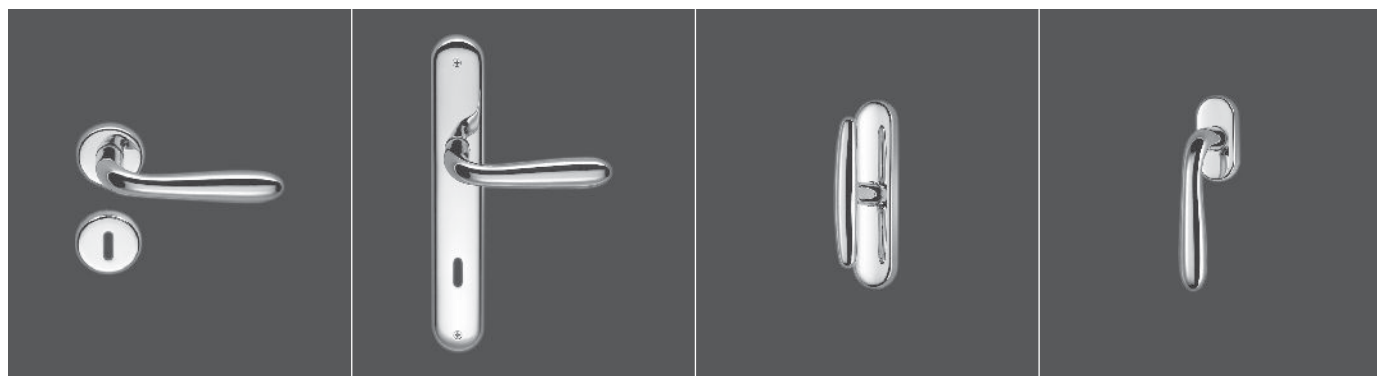

ROBOT

Design: Colombo Design

Materiale: Cromall®

Material: Cromall®

Orozeccchino . 24 Kt Gold plated
Orolucido . Polished brass
Cromo . Chrome
Cromat . Mat chrome
Neromat . Mat black
Bianco . White (only CD41 R)

Orozeccchino . 24 Kt Gold plated
Orolucido . Polished brass
Cromo . Chrome (only P-PY)
Cromat . Mat chrome

Orozeccchino . 24 Kt Gold plated
Orolucido . Polished brass
Cromo . Chrome
Cromat . Mat chrome
Neromat . Mat black
Bianco . White

Orozeccchino . 24 Kt Gold plated
Orolucido . Polished brass
Cromo . Chrome
Cromat . Mat chrome
Neromat . Mat black
Bianco . White

CD 41 R-RY

Orolucido . Polished brass
Cromat . Mat chrome

CD 41 P-PY

CD 41 PSY

CD 42

Orolucido . Polished brass
Cromat . Mat chrome

CD 42 DK/SM

CD 42 IM