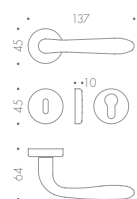

ROBOT

Design: Colombo Design

Materiale: Cromall®

Material: Cromall®

Orozeccchino . 24 Kt Gold plated
Orolucido . Polished brass
Cromo . Chrome
Cromat . Mat chrome
Neromat . Mat black
Bianco . White (only CD41 R)

Orozeccchino . 24 Kt Gold plated
Orolucido . Polished brass
Cromo . Chrome (only P-PY)
Cromat . Mat chrome

Orozeccchino . 24 Kt Gold plated
Orolucido . Polished brass
Cromo . Chrome
Cromat . Mat chrome
Neromat . Mat black
Bianco . White

Orozeccchino . 24 Kt Gold plated
Orolucido . Polished brass
Cromo . Chrome
Cromat . Mat chrome
Neromat . Mat black
Bianco . White

CD 41 R-RY

Orolucido . Polished brass
Cromat . Mat chrome

CD 41 P-PY

CD 41 PSY

CD 42

Orolucido . Polished brass
Cromat . Mat chrome

CD 42 DK/SM

CD 42 IM