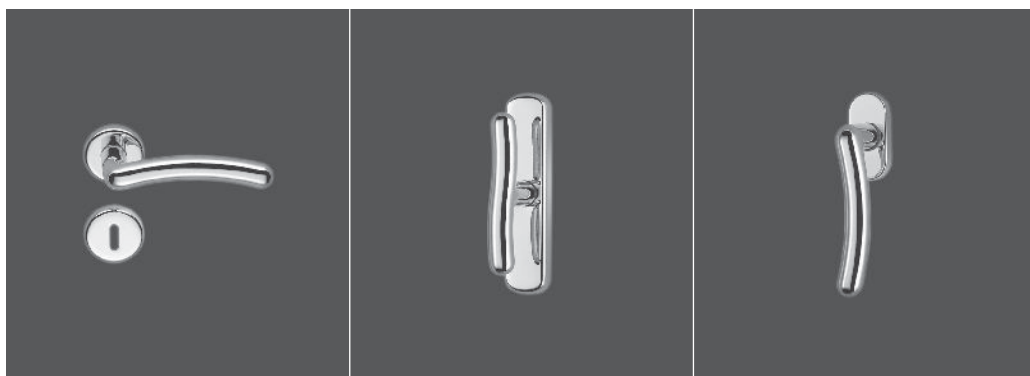

SIRIO

Design: Colombo Design

Materiale: Ottone

Material: Brass

Orolucido . Polished brass

Cromo . Chrome

Cromat . Mat chrome

Orolucido . Polished brass

Cromo . Chrome

Cromat . Mat chrome

Orolucido . Polished brass

Cromo . Chrome

Cromat . Mat chrome

CD 11 R-RY

CD 12

CD 12 DK/SM DX-SX

CD 02 DK/SM DIRITTO