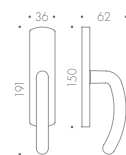

STAR

Design: Colombo Design

Materiale: Ottone
Material: Brass

Orolucido . Polished brass
Cromat . Mat chrome

Orolucido . Polished brass
Cromat . Mat chrome

Orolucido . Polished brass
Cromat . Mat chrome

■ CD 02 IM