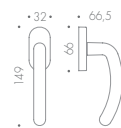

■ CD 02 DK/SM