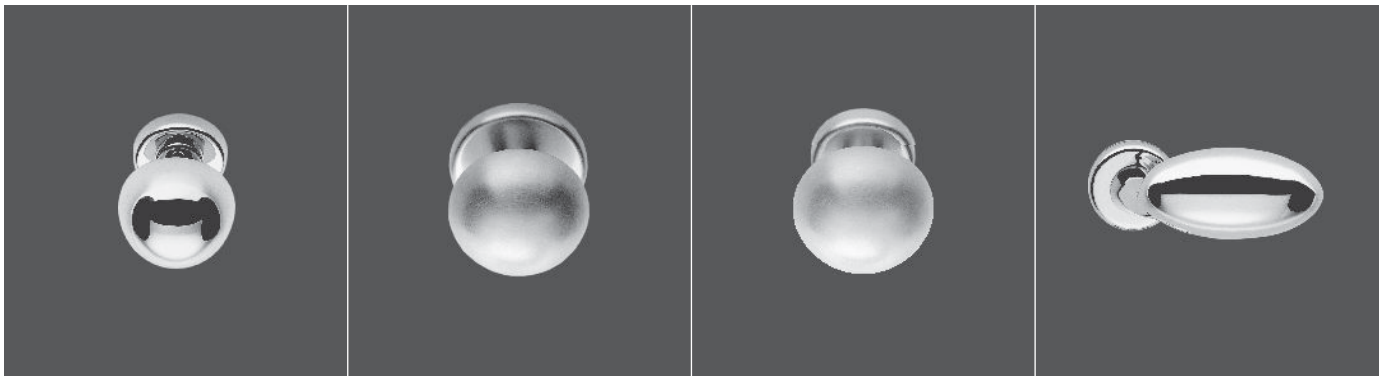

POMOLI
DOOR KNOBS

POMOLI

DOOR KNOBS

Material: Ottone

Material: Brass

- | | | | |
|---|---|--|--|
|  Zirconium gold  HPS |  Zirconium gold  HPS | | |
|  Orozeccchino . 24 Kt Gold plated |  Orozeccchino . 24 Kt Gold plated | | |
|  Orolucido . Polished brass |  Orolucido . Polished brass | | |
|  Oromat . Mat gold |  Oromat . Mat gold | | |
|  Zirconium stainless-steel  HPS |  Zirconium stainless-steel  HPS | | |
|  Cromo . Chrome |  Cromo . Chrome | | |
|  Cromat . Mat chrome |  Cromat . Mat chrome | | |
|  Nikelmat . Mat nickel |  Nikelmat . Mat nickel |  Zirconium gold  HPS |  Zirconium gold  HPS |
|  Bronzo . Bronze |  Bronzo . Bronze |  Orolucido . Polished brass |  Oromat . Mat gold |
| |  Ottone Antico . Antique brass |  Cromat . Mat chrome |  Cromo . Chrome |
| | | |  Cromat . Mat chrome |
| | | |  Bronzo . Bronze |

ROBOT

Design: Colombo Design

 **CD 45**

 **CD 55**

 **CD 65**

 **CD 75**

ROBOT

CD55
Cromat . Mat chrome