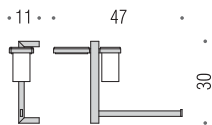

Materiale: Ottone
Material: Brass

Finitura: Cromo
Finish: Chrome

Complemento: Vetro acidato naturale
Complements: Natural acid glass

B9120D - B9120S

**Colonna
con porta sapone,
porta bicchiere
e porta salvietta**

Wall column with
soap holder, glass holder
and towel holder