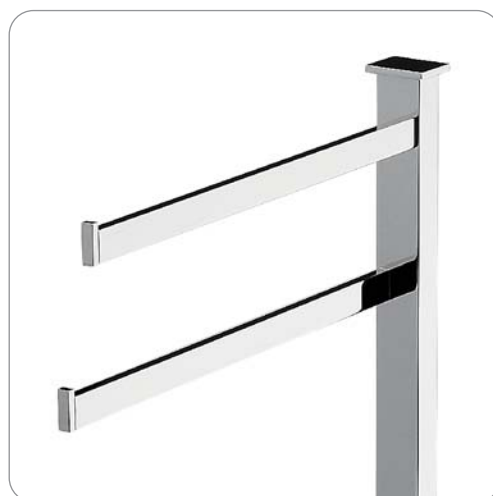

Units

Design: Luca Colombo

B9121D

**Colonna con spandisapone (L 0,28)
porta bicchiere e porta salvietta**

Wall column with soap dispenser,
glass holder and towel holder

B9103

Piantana con 2 porta salvietta

Floor standing column with 2 towel holders