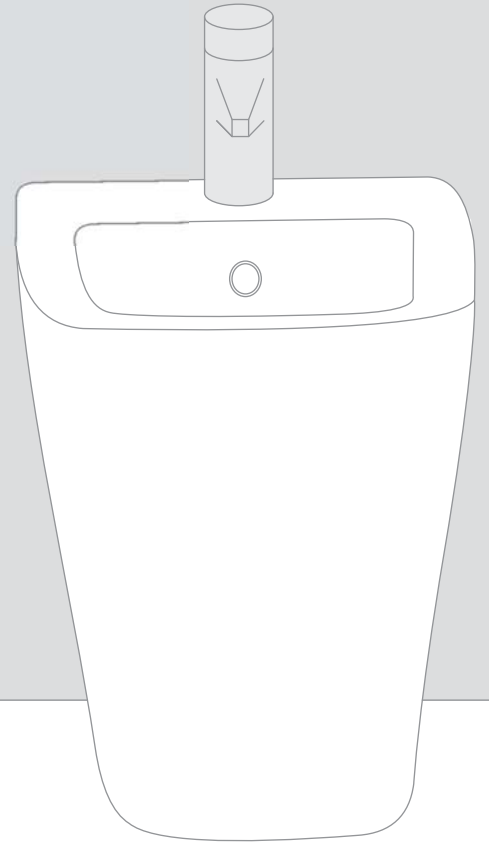

Floor standing column with soap dispenser,
glass holder and towel holder

Units

Design: Luca Colombo

B9113D

**Piantana con porta sapone
porta salvietta e porta rotolo**

Floor standing column with soap holder,
towel holder and paper holder