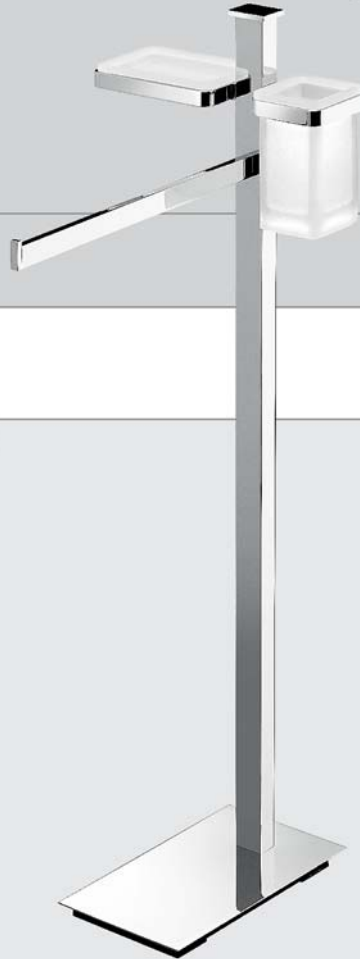

Units

Design: Luca Colombo

B9121D

**Colonna con spandisapone (L 0,28)
porta bicchiere e porta salvietta**

Wall column with soap dispenser,
glass holder and towel holder

B9103

Piantana con 2 porta salvietta

Floor standing column with 2 towel holders

Units

Design: Luca Colombo

B9123D

**Colonna con porta rotolo
e porta scopino**

Wall column with paper holder
and brush holder

B9110

**Piantana con porta sapone,
porta bicchiere e porta salvietta**

Floor standing column with soap holder,
glass holder and towel holder

Units

Design: Luca Colombo

B9120S

**Colonna con porta sapone,
porta bicchiere e porta salvietta**

Wall column with soap holder,
glass holder and towel holder

B9119D

**Piantana con spandisapone (L 0,28)
porta salvietta e porta rotolo**

Floor standing column with soap dispenser,
towel holder, and paper holder

Units

Design: Luca Colombo

B9107D

**Piantana con porta rotolo
e porta scopino**

Floor standing column
with paper holder and brush holder