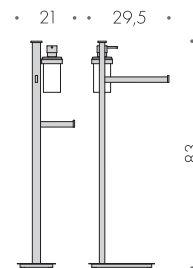

**Piantana
con 2 porta salvietta**
Floor standing column
with 2 towel holders

B9107D - B9107S

**Piantana
con porta rotolo
e porta scopino**
Floor standing column
with paper holder
and brush holder

B9110

**Piantana
con porta sapone,
porta bicchiere
e porta salvietta**
Floor standing column
with soap holder,
glass holder
and towel holder

B9111

**Piantana
con spandisapone (L 0,28),
porta bicchiere
e porta salvietta**
Floor standing column
with soap dispenser,
glass holder
and towel holder

B9113D - B9113S

**Piantana
con porta sapone,
porta salvietta
e porta rotolo**
Floor standing column
with soap holder,
towel holder
and paper holder