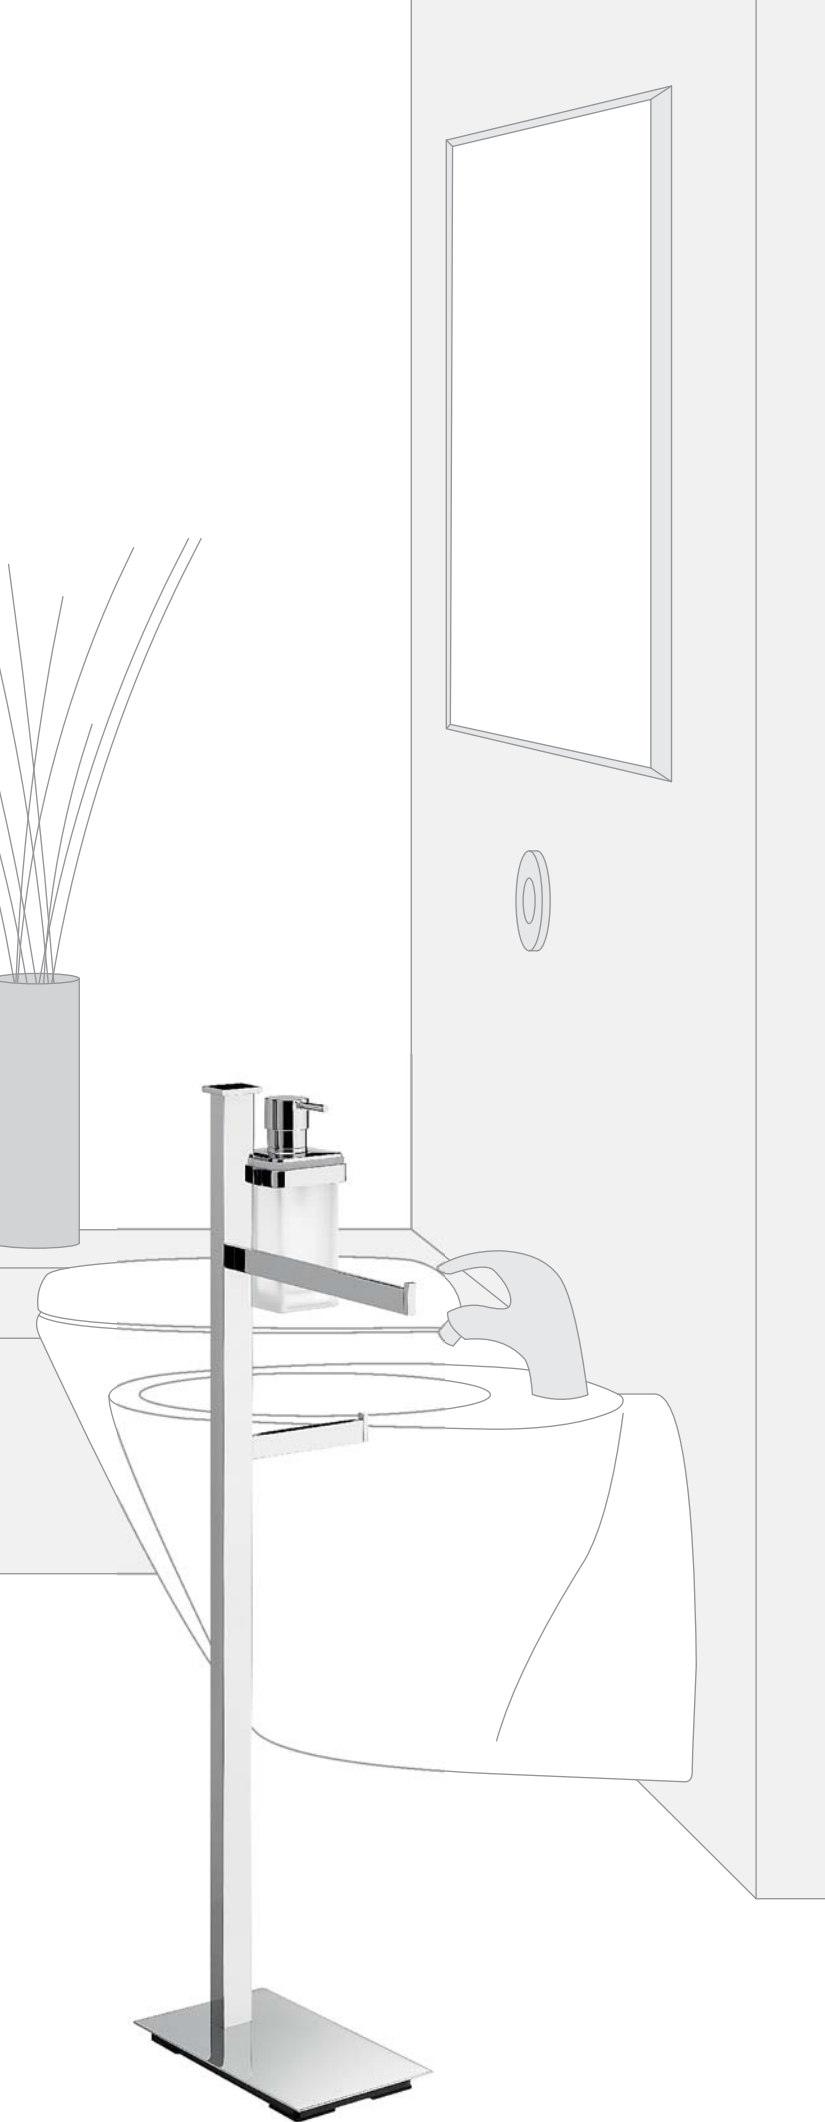

Units

Design: Luca Colombo

B9123D

**Colonna con porta rotolo
e porta scopino**

Wall column with paper holder
and brush holder

B9110

**Piantana con porta sapone,
porta bicchiere e porta salvietta**

Floor standing column with soap holder,
glass holder and towel holder