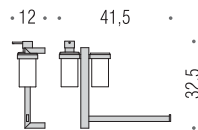

B9121D - B9121S

**Colonna
con spandisapone (L 0,28),
porta bicchiere
e porta salvietta**

Wall column with
soap dispenser, glass holder
and towel holder