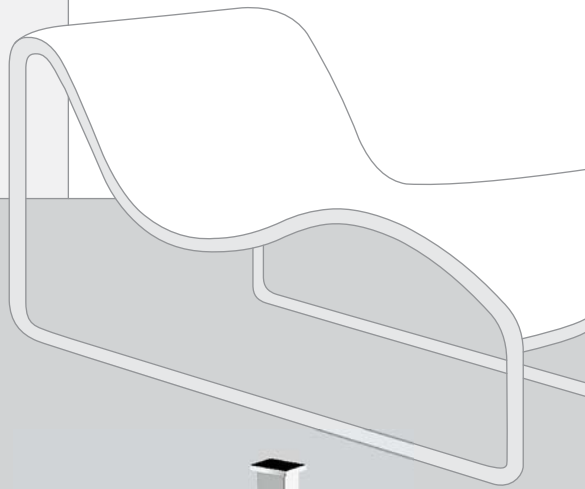

Units

Design: Luca Colombo

B9121D

**Colonna con spandisapone (L 0,28)
porta bicchiere e porta salvietta**

Wall column with soap dispenser,
glass holder and towel holder

B9103

Piantana con 2 porta salvietta

Floor standing column with 2 towel holders