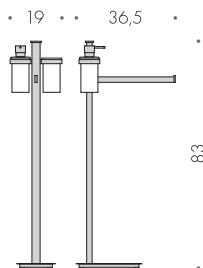

**Piantana
con 2 porta salvietta**
Floor standing column
with 2 towel holders

B9107D - B9107S

**Piantana
con porta rotolo
e porta scopino**
Floor standing column
with paper holder
and brush holder

B9110

**Piantana
con porta sapone,
porta bicchiere
e porta salvietta**
Floor standing column
with soap holder,
glass holder
and towel holder