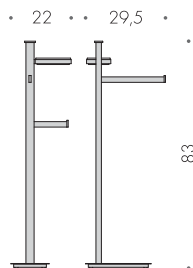

B9113D - B9113S

**Piantana
con porta sapone,
porta salvietta
e porta rotolo**
Floor standing column
with soap holder,
towel holder
and paper holder