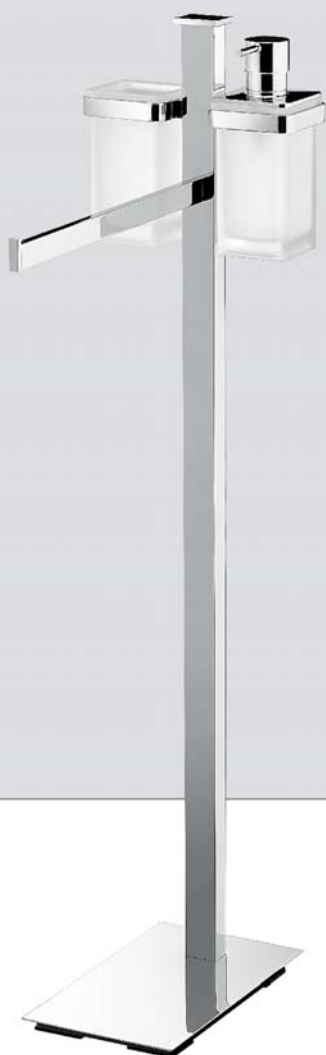

Floor standing column with soap dispenser,
towel holder, and paper holder

Units

Design: Luca Colombo

B9107D

**Piantana con porta rotolo
e porta scopino**

Floor standing column
with paper holder and brush holder

Units

Design: Luca Colombo

B9122S

**Colonna con porta sapone
porta salvietta e porta rotolo**

Wall column with soap holder,
towel holder and paper holder

B9111

**Piantana con spandisapone (L 0,28)
porta bicchiere e porta salvietta**

Floor standing column with soap dispenser,
glass holder and towel holder

Units

Design: Luca Colombo

B9113D

**Piantana con porta sapone
porta salvietta e porta rotolo**

Floor standing column with soap holder,
towel holder and paper holder