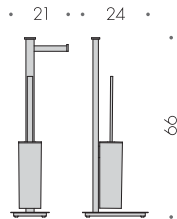

B9107D - B9107S

**Piantana
con porta rotolo
e porta scopino**
Floor standing column
with paper holder
and brush holder