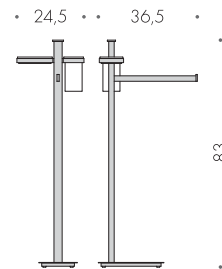

B9110

**Piantana
con porta sapone,
porta bicchiere
e porta salvietta**
Floor standing column
with soap holder,
glass holder
and towel holder