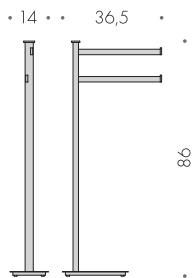

Units

Design: Luca Colombo

B9124D

**Colonna con spandisapone (L 0,28)
porta salvietta e porta rotolo**

Wall column with soap dispenser,
towel holder, and paper holder

Units

Design: Luca Colombo

B9103