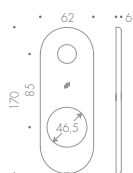

PB 01 DG

PB02

Design: Colombo Design

PB 02

PB 02 Y

Zirconium gold HPS

PB 01

rosetta con sottorosetta in nylon
comprese 5 viti di fissaggio
brass rose supplied with nylon underconstruction
and 5 fixing screws

PB 01 DG

rosetta con sottorosetta in nylon per defender ø50mm
comprese 5 viti di fissaggio
brass rose supplied with nylon underconstruction
for defender ø50mm and 5 fixing screws

Cromo
Chrome

PB 02

placca interasse 85mm con sottoplaacca in nylon
comprese 5 viti di fissaggio
brass plate 85 mm distance, supplied with
nylon underconstruction and 5 fixing screws

PB 02 Y

placca interasse 93mm con sottoplaacca in nylon
comprese 5 viti di fissaggio
brass plate 93 mm distance, supplied with
nylon underconstruction and 5 fixing screws