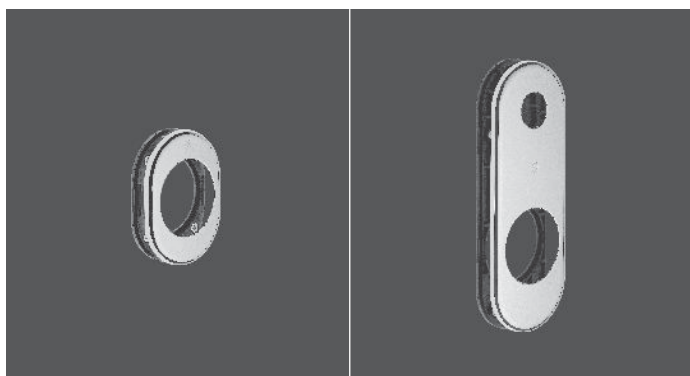

PROGRAMMA BLINDATE
ARMoured DOOR PROGRAMME

MOSTRINE

ROSE PLATES

Materiale: Ottone

Material: Brass

- Zirconium gold HPS
- Orolucido . Polished brass
- Oromat . Mat gold
- Cromo . Chrome
- Cromat . Mat chrome
- Nikelmat . Mat nickel
- Bronzo . Bronze
- Neromat . Mat Black

- Zirconium gold HPS
- Orolucido . Polished brass
- Oromat . Mat gold
- Cromo . Chrome
- Cromat . Mat chrome
- Nikelmat . Mat nickel
- Bronzo . Bronze
- Neromat . Mat Black

PB01

Design: Colombo Design

PB 01

PB 01 DG

PB02

Design: Colombo Design

PB 02

PB 02 Y

Zirconium gold HPS

PB 01

rosetta con sottorosetta in nylon
comprese 5 viti di fissaggio
brass rose supplied with nylon underconstruction
and 5 fixing screws

PB 01 DG

rosetta con sottorosetta in nylon per defender ø50mm
comprese 5 viti di fissaggio
brass rose supplied with nylon underconstruction
for defender ø50mm and 5 fixing screws

Cromo
Chrome

PB 02

placca interasse 85mm con sottoplaacca in nylon
comprese 5 viti di fissaggio
brass plate 85 mm distance, supplied with
nylon underconstruction and 5 fixing screws