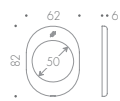

MOSTRINE

ROSE PLATES

Materiale: Ottone

Material: Brass

- Zirconium gold HPS
- Orolucido . Polished brass
- Oromat . Mat gold
- Cromo . Chrome
- Cromat . Mat chrome
- Nikelmat . Mat nickel
- Bronzo . Bronze
- Neromat . Mat Black

- Zirconium gold HPS
- Orolucido . Polished brass
- Oromat . Mat gold
- Cromo . Chrome
- Cromat . Mat chrome
- Nikelmat . Mat nickel
- Bronzo . Bronze
- Neromat . Mat Black

PB01

Design: Colombo Design

PB 01

PB 01 DG

PB02

Design: Colombo Design

PB 02

PB 02 Y