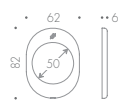

PB 01 DG

PB02

Design: Colombo Design

PB 02

PB 02 Y

Zirconium gold HPS

PB 01

rosetta con sottorosetta in nylon
comprese 5 viti di fissaggio
brass rose supplied with nylon underconstruction
and 5 fixing screws

PB 01 DG

rosetta con sottorosetta in nylon per defender ø50mm
comprese 5 viti di fissaggio
brass rose supplied with nylon underconstruction
for defender ø50mm and 5 fixing screws

Cromo
Chrome

PB 02

placca interasse 85mm con sottoplaacca in nylon
comprese 5 viti di fissaggio
brass plate 85 mm distance, supplied with
nylon underconstruction and 5 fixing screws

PB 02 Y

placca interasse 93mm con sottoplaacca in nylon
comprese 5 viti di fissaggio
brass plate 93 mm distance, supplied with
nylon underconstruction and 5 fixing screws