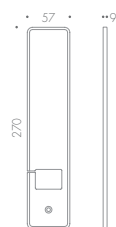

CD 110

CD 310

Design: Colombo Design